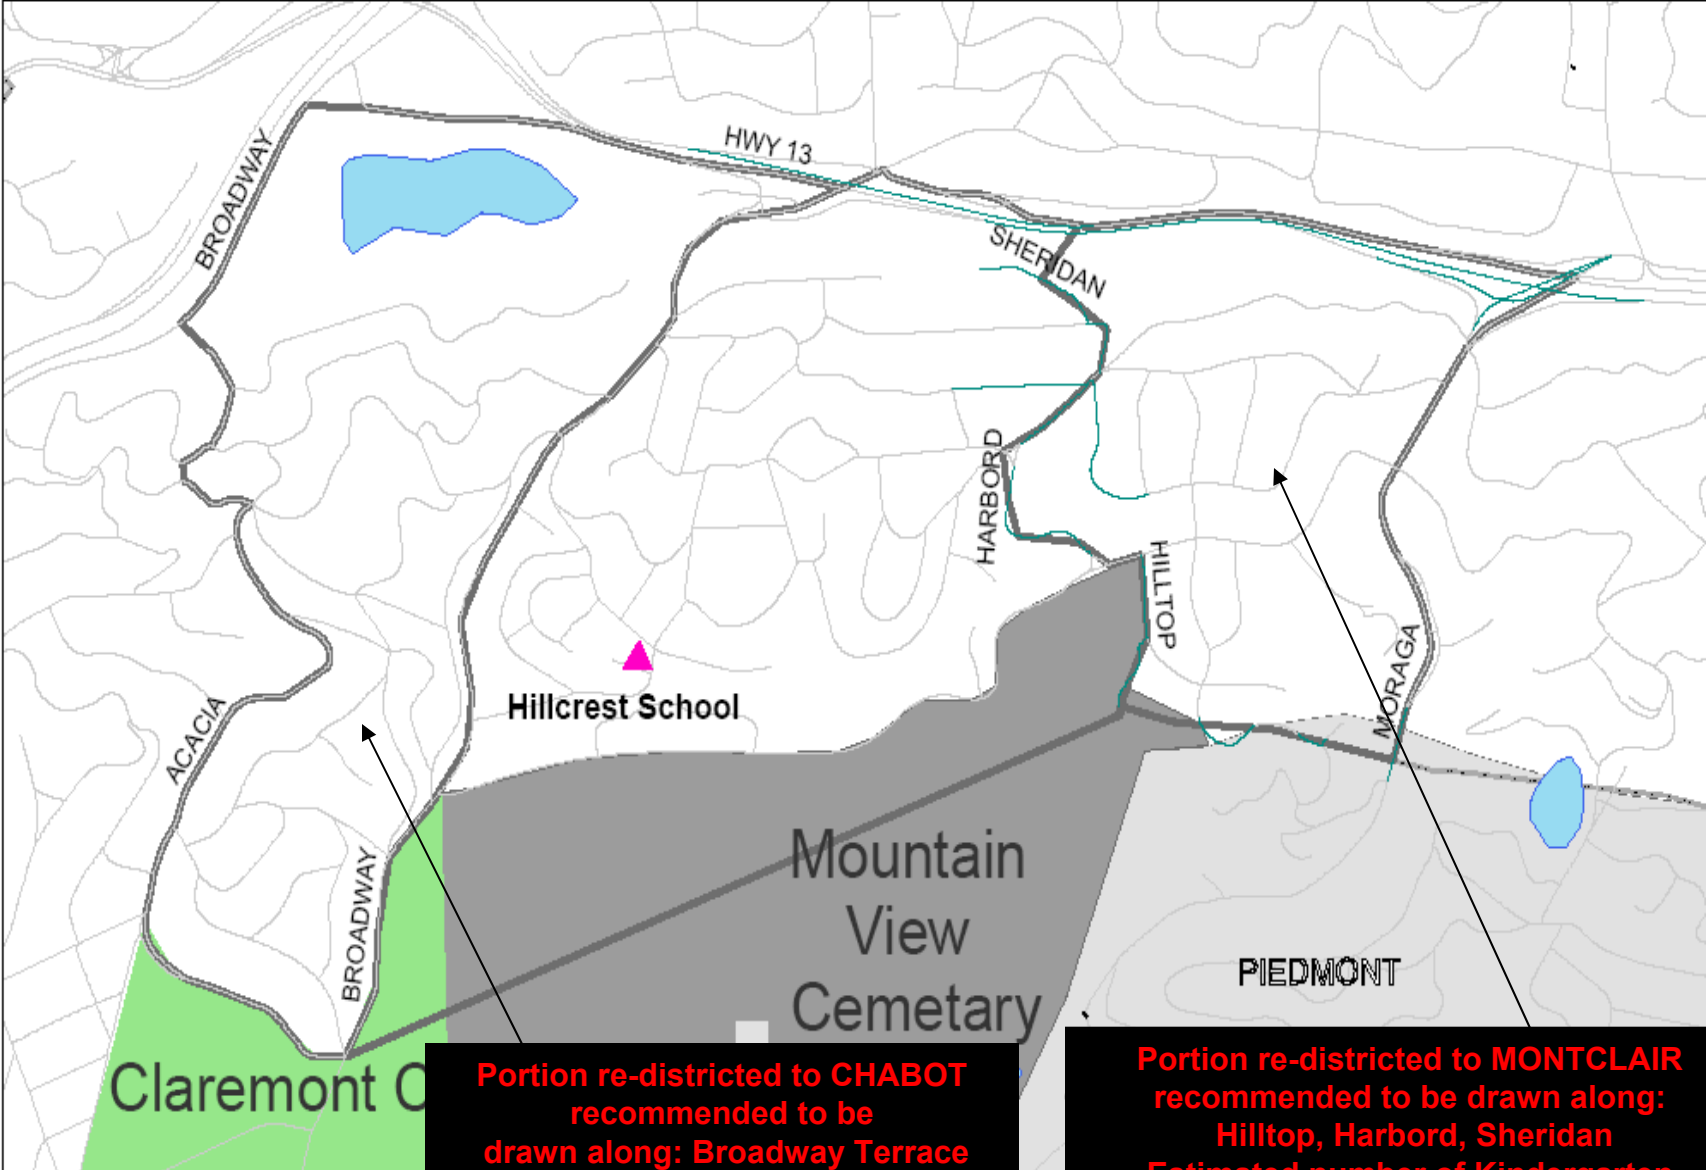

Hillcrest: Recommended Boundary Adjustment

Portion re-districted to CHABOT recommended to be drawn along: Broadway Terrace
Estimated number of Kindergarten students impacted: 5-15

Portion re-districted to MONTCLAIR recommended to be drawn along: Hilltop, Harbord, Sheridan
Estimated number of Kindergarten students impacted: 5-15